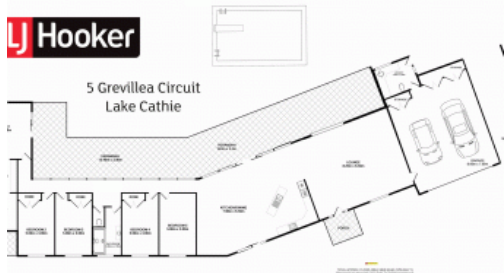

Sold

5 Grevillea Court, Lake Cathie

Hooker

Exquisite Home

An oasis of tranquility in the heart of beachside Lake Cathie. Exquisitely renovated just over four years ago, this stunning residence is an entertainer's dream. From the character filled timber board walk entrance, the portecochere entry through to the superb verandah overlooking the resort styled gardens and pool, you can only think of relaxation and enjoyment. There are enormous open plan living areas of lounge, dining and family that are complimented with a stunning central kitchen featuring island work station, Miele stainless steel appliances, high shine tiled splash backs and stone bench tops. Includes triple sliding doors to the verandah and alfresco dining areas. The unique feature of the residence is the separation of the living areas from accommodation including the further segregated main bedroom suite which encompasses walk-in wardrobe, spacious ensuite and separate sitting or reading room plus it's own private verandah. All minor bedrooms are queen sized and three have large built-in robes. The resort styled beach pool includes rock water fall and has beautiful merbau timber decking. Double garage with internal access is complimented by attached high roof carport plus there is secondary gated side access. Council Rates: \$2,700 pa.